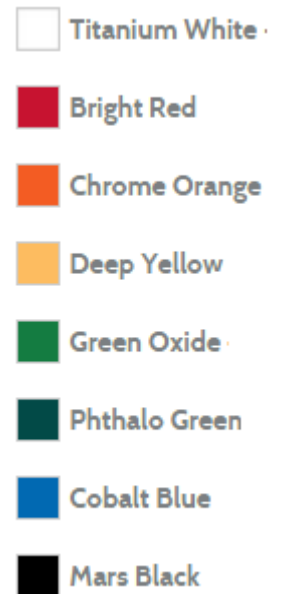

Goal!

CANVAS SIZE:
12" x 12"

TIME TO PAINT: Approximately 1 hour

Design Pack

Full-colour, step-by-step instructions
Reusable 12" x 12" pattern sheet
Transfer paper
Supply list
Full-colour reference image of finished design
Guide to painting techniques.

Price: £2.99 per pack
Item # SJDPK17

Reusable Pattern

Reusable 12" x 12" paper pattern ensures reproducible designs by beginner painters. Printed in black and white.

Price: £2.50 per pack of 6

Item # SJPP17-B