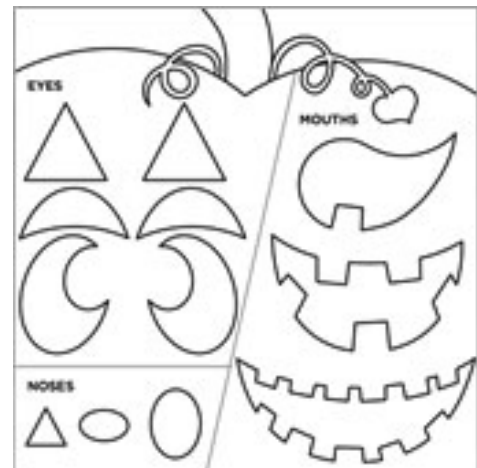

Titanium White
	Chrome Orange
	Chrome Yellow
	Deep Yellow
	Green Oxide
	Phthalo Blue
	Burnt Sienna

CANVAS SIZE:
12" x 12"

TIME TO PAINT: Approximately 1 hour