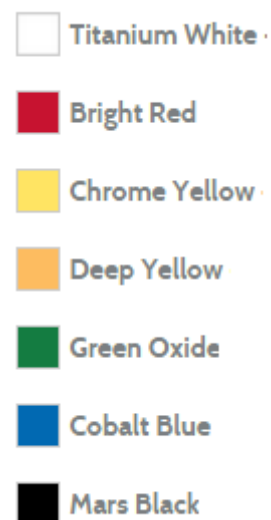

Gear Head

CANVAS SIZE:
12" x 12"

TIME TO PAINT: Approximately 1 hour

Design Pack

Full-colour, step-by-step instructions
Reusable 12" x 12" pattern sheet
Transfer paper
Supply list
Full-colour reference image of finished design
Guide to painting techniques.

Price: £2.99 per pack
Item # SJDPK07

Reusable Pattern

Reusable 12" x 12" paper pattern ensures reproducible designs by beginner painters. Printed in black and white.

Price: £2.50 per pack of 6

Item # SJPP07-B