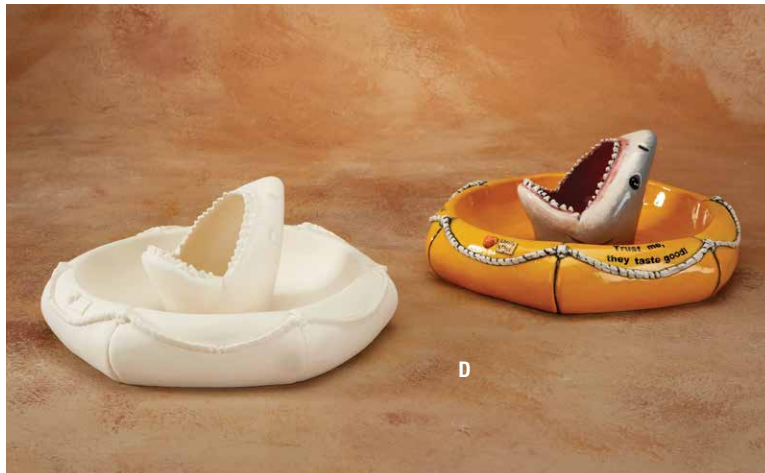

PLATTERS

Party Platters

Sushi Platters

Chip & Dip/Appetizer

The flat surface was made to perfectly fit Tiny Toppers!

Now Available!

Featuring NEW Pottery Glaze NTG-9537 & NTG-9541 (on the edges).

Available Nov. 2017