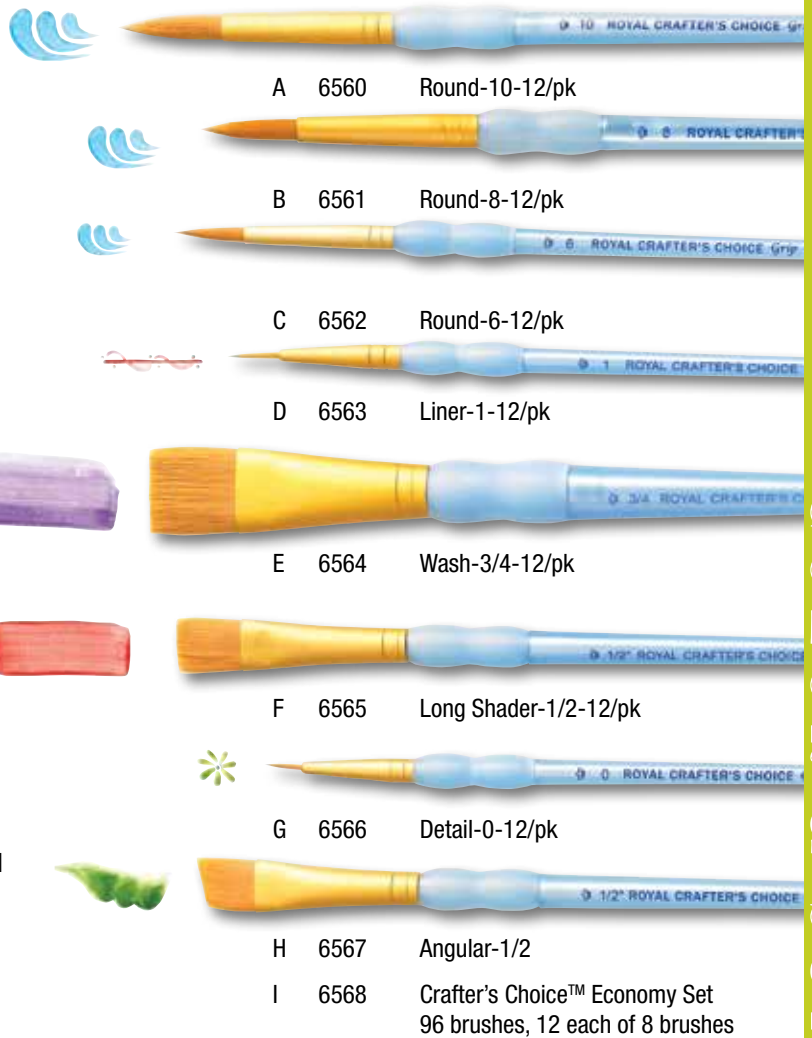

A

A Crafter's Choice™

The Crafter's Choice™ brush line is perfect for kids and adults. The durable polymer handles feature a soft rubber grip for extra comfort while painting. The hair is made of gold taklon, the ferrule is satin gold aluminum, the handle is light blue pearlized polymer, and the handle is shorter in length than the standard size.

B Majestic™

Majestic™ brushes deliver smooth even strokes. The lightweight feel of the brush, excellent color-holding capacity, durability, and snap make them a favorite among artists. The hair is made of synthetic filament, the ferrule is black anodized brass, and the handle is black acrylic with a beveled edge and standard length.

C Aqualon™ Specialty Brushes

Aqualon™ brushes are admired for their durability and exceptional quality. These three brushes with soft hair are an excellent choice for applying solid coverage to medium/large sized bisque designs. The natural brushes have nickel-plated brass ferrules and standard length clear acrylic handles with beveled edges.