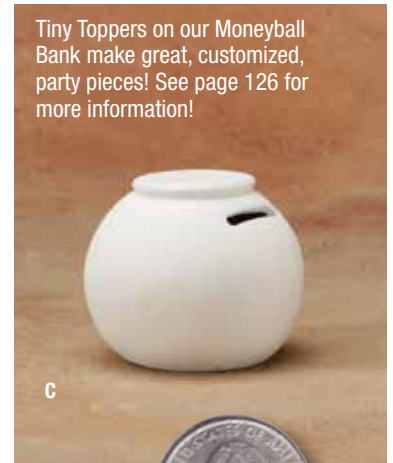

Fun Banks

Tiny Toppers on our Moneyball Bank make great, customized, party pieces! See page 126 for more information!

Sports Banks