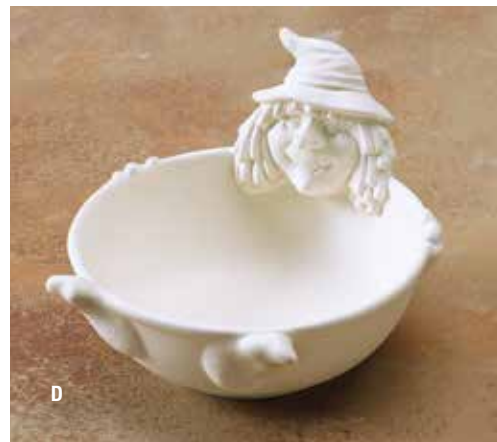

A	5282	NEW!	Witch Hat Lantern on Base	6" w x 5" h	4/case	D	2081	Witch Bowl	6 1/2" dia. x 4 1/4" h	6/case
B	5283	NEW!	Ghost Lantern on Base	4 3/4" w x 6" h	4/case	E	5075	Skull w/Clip-in U.S. Light Kit	8" l x 6 1/2" h	4/case
C	5285	NEW!	Boo!! Word Plaque	7 1/2" l x 4 1/4" h	6/case	F	5222	Stack of Light-up Skulls w/Clip-in U.S. Light Kit	4" w x 9 1/2" h	4/case

Warning! Bisque can become very hot when a candle is used. We recommend using a battery operated candle for all pieces that require a candle. Never leave a burning candle unattended. Keep open flames away from children, pets, and anything that can catch fire.