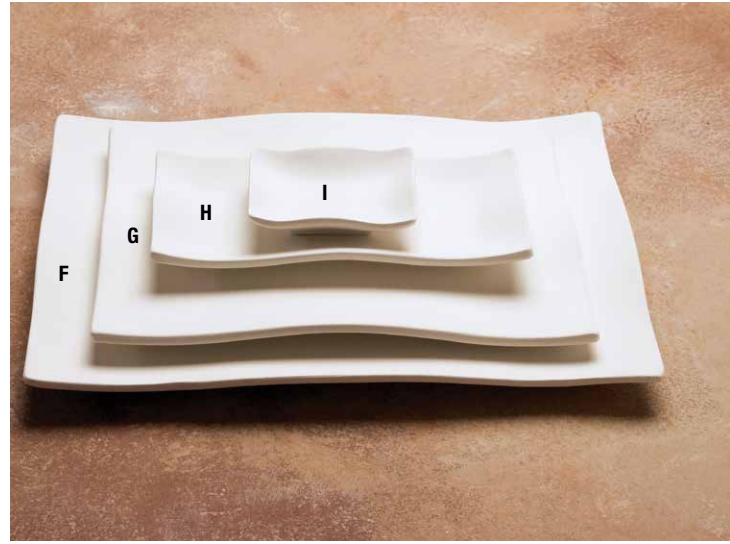

Flare Sushi