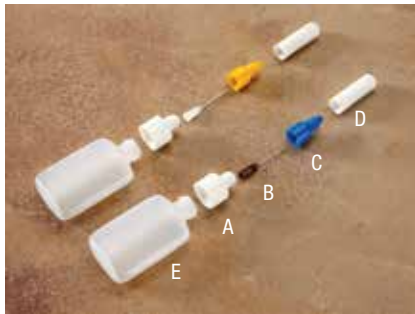

Fun Writer Select

Gare's Fun Writer Select is our premium writing tool which allows you to decorate your bisque without having to worry about clogging needles or pins to insert.

- Consists of a screw-on applicator cap with cap wire which prevents the needles from clogging.
- Same bottle size as our original Fun Writer bottles so that you can purchase the applicators and add them to your current bottles.
- Easy to control 1" needles which enable you to add a color coded needle cover so customers can choose Fine or Med. (blue for Fine, yellow for Med.)
- Fine & Med. needles write the same as our original Fun Writer needles, however, these needles are 1" l instead of 1/2" l which makes them compatible with the Fun Writer Select applicator system.
- Additional Fun Writer Select tips available.