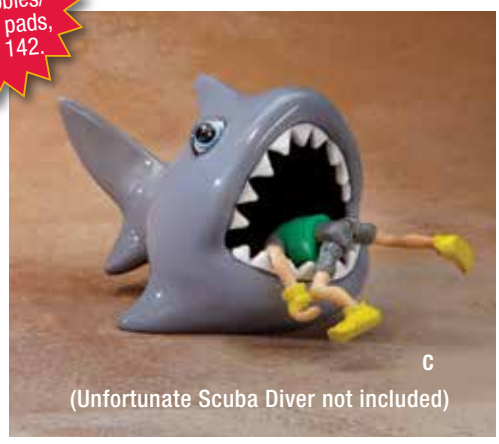

Now Available!

Don't forget to stock up on scrubbies/scouring pads, see pg. 142.