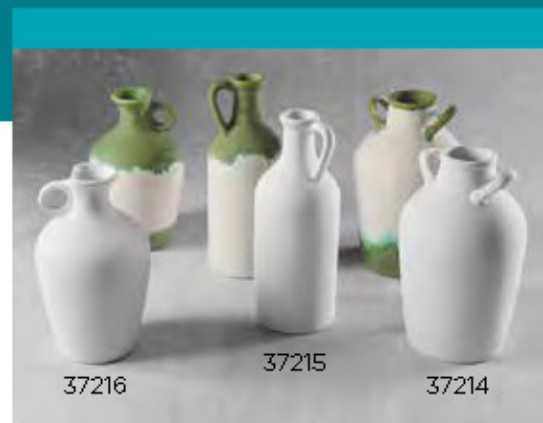

37209

37210

37211

37208

37207

37206

37205

37209	Bunny Dish	7.0' x 10.0' x 1.4'	6 per case
37210	Bisque Bunnies 8 Pack	6.0' x 6.35' x 1.2'	10 per case
37211	Bisque Bunny	1.55' x 3.25' x 1.25'	12 per case
37206	Medium Egg Plate	7.5' x 9.4' x 1.25'	6 per case
37205	Small Egg Plate	6.25' x 7.85' x 1.25'	6 per case
37208	Medium Egg Bowl	7.0' x 8.45' x 3.0'	6 per case
37207	Small Egg Bowl	5.4' x 6.65' x 3.25'	6 per case

37198	Shamrock Plate	8.0' x 8.0' x 1.0'	6 per case
37212	Rad Dad Mug	6.35' x 4.45' x 5.45'	6 per case
37213	Mom Heart Mug	5.4' x 3.65' x 6.0'	6 per case
37216	Shouldered Small Vase	4.35' x 4.35' x 7.4'	6 per case
37215	Long Neck Handled Vase	3.45' x 3.45' x 9.0'	6 per case
37214	Double Handled Vase	5.0' x 5.0' x 8.15'	6 per case
37203	Martini Glass	4.00' x 4.0' x 5.35'	6 per case
37202	Margarita Glass	5.0' x 5.0' x 7.15'	6 per case
37204	Shot Glass	2.4' x 2.4' x 2.75'	12 per case
37201	Champagne Flute	2.8' x 2.8' x 8.0'	6 per case
37200	Wine Glass	4.0' x 4.0' x 7.65'	6 per case
37197	Beer Mug	5.75' x 3.8' x 6.5'	6 per case
37199	Beer Growler	4.8' x 4.8' x 8.2'	4 per case
37487	Succulent Box #1	4.5' x 4.5' x 2.9'	6 per case
37488	Succulent Box #2	4.5' x 4.5' x 3.0'	6 per case
37481	Flamingo Box	3.5' x 6.7' x 2.0'	6 per case