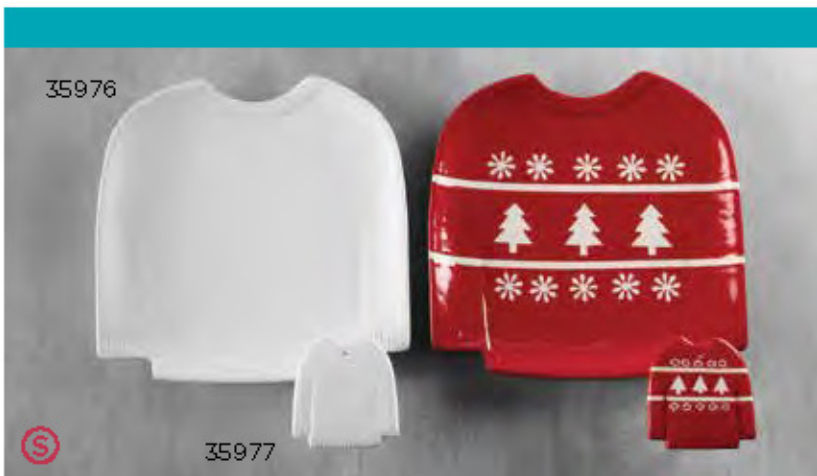

35969	Dog Bone Ornament	3.7' x 2.0' x 0.25'	24 per case
35970	Cross Ornament	3.4' x 4.15' x 0.25'	24 per case
35971	Angel Wing Ornament	3.25' x 3.45' x 0.25'	24 per case
35973	Hexagon Round Ornament	3.25' x 3.25' x 3.4'	12 per case
35974	Ribbon Striped Ornament	3.25' x 3.25' x 3.4'	12 per case
35968	Mitten Ornament	3.82' x 3.5' x 0.25'	24 per case
35976	Plain Ugly Sweater Dish	10.0' x 10.0' x 1.25'	6 per case
35977	Plain Ugly Sweater Ornament	3.5' x 3.5' x 0.25'	24 per case
35982	Cozy Sweater 20-oz. Mug	6.3' x 4.5' x 3.9'	6 per case